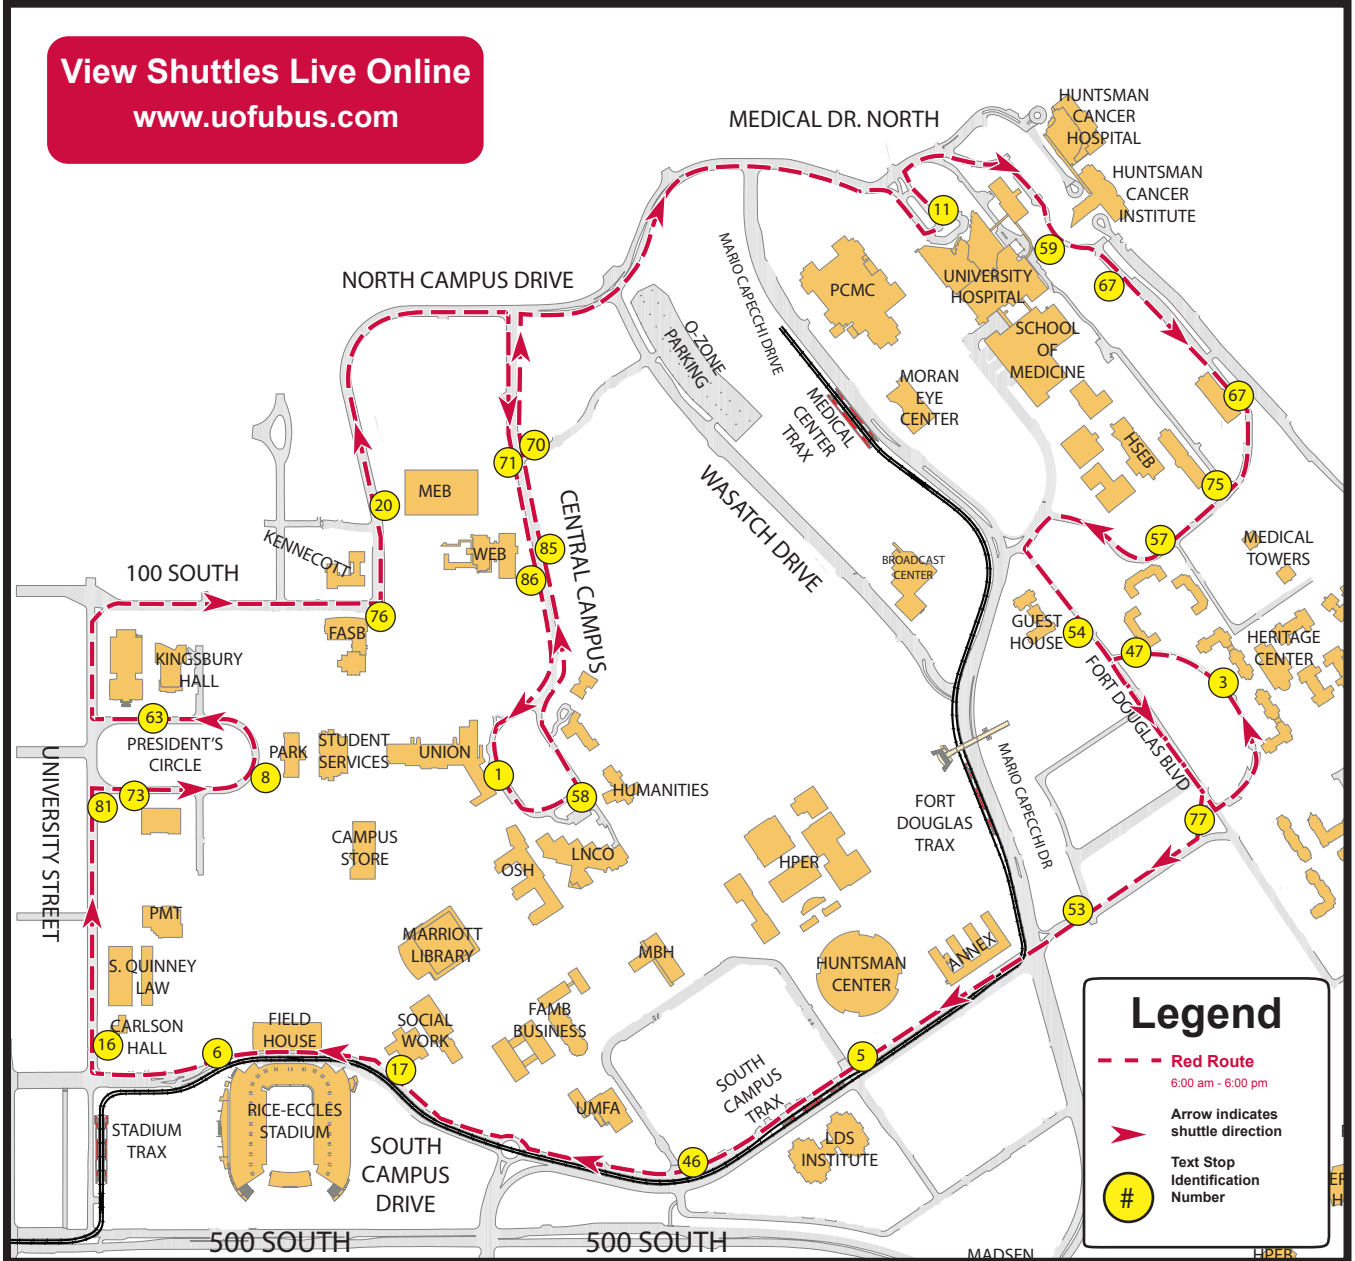

COMMUTER SERVICES  
The University of Utah

# Red Route

View Shuttles Live Online  
[www.uofubus.com](http://www.uofubus.com)

## Text to find the bus

Send the text message

To the number

uofubus #

41411

Simply text a stop identification number to 41411 and within seconds you will receive a response with the location of the two closest buses of each color for the given stop.

Example: uofubus 1 for the Union Building