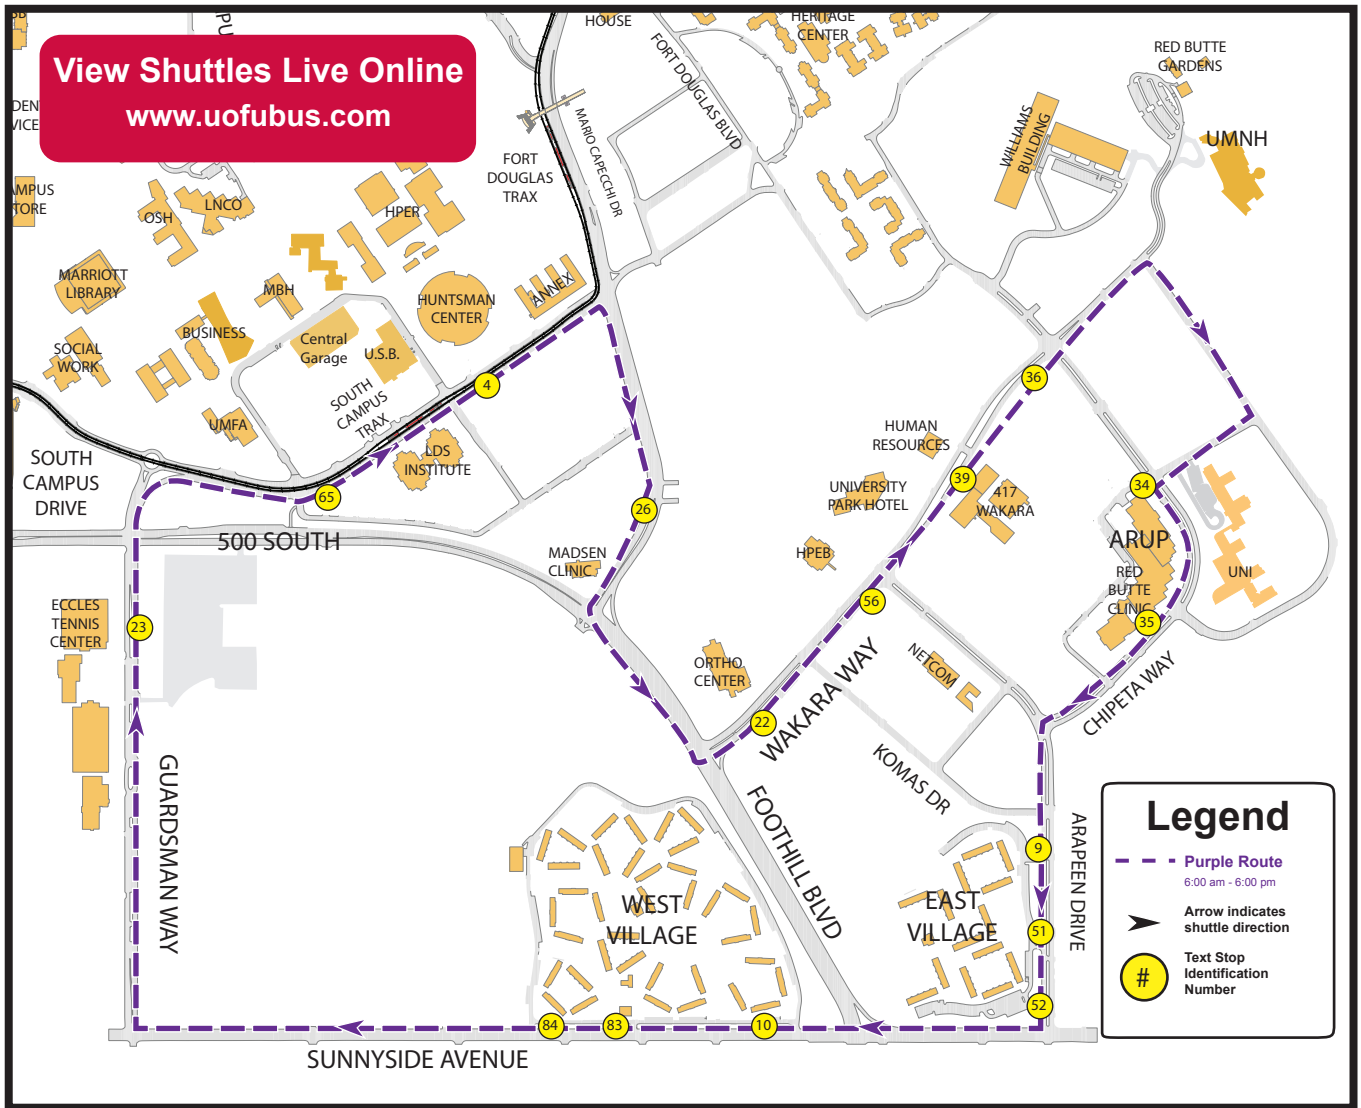

Purple Route

The Purple Route runs Monday through Friday from 6:00 a.m. to 6:00 p.m. The schedule times are approximate depending on traffic and weather. The Purple Route buses are every 20-minutes from 6:00 a.m. to 6:00 p.m.

If you have any questions about the Red Route or if you would like additional information on campus transportation, contact U Commuter Services at (801) 581-4189.

Purple Route Schedule

Shuttle Stop	6:00 am - 6:00 pm		
East Village	:13	:33	:53
West Village	:15	:35	:55
1725 E. South Campus Dr.	:19	:39	:59
Institute TRAX	:20	:40	:00
Building 417	:27	:47	:07
Red Butte Clinic	:32	:52	:12